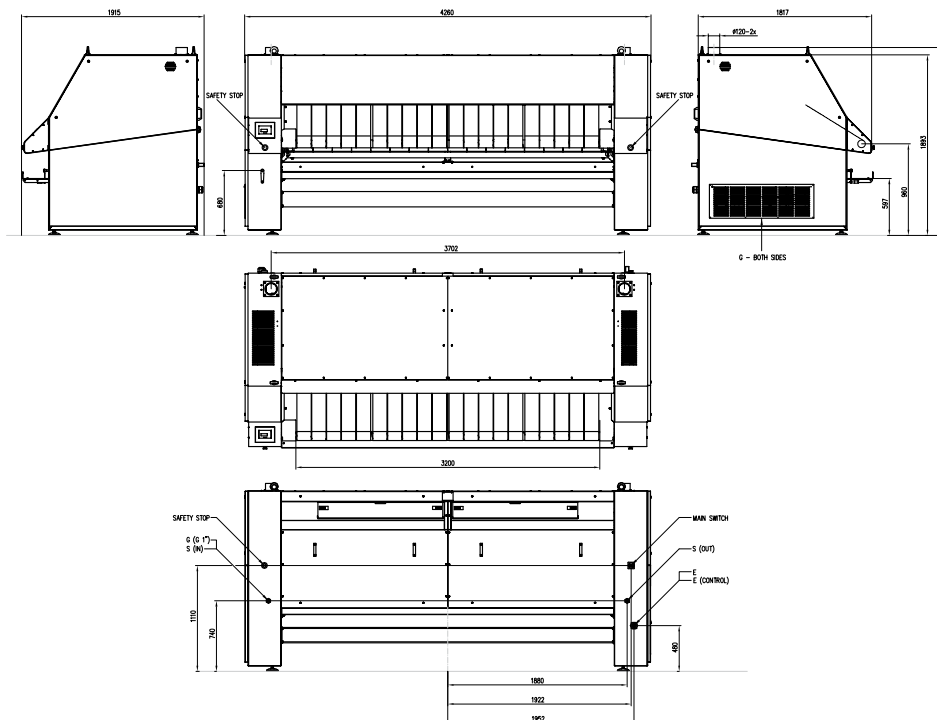

TYPE		I80			IR80			IF80			IFF80		
		E	G	S	E	G	S	E	G	S	E	G	S
ROLLER DIAMETER	mm	800			800			800			800		
USEFUL ROLLER LENGHT	mm	3186			3186			3186			3186		
POWER													
Heating	kW (E,G) kg/h (S)	75	103*	190	75	103*	190	75	103*	190	75	103*	190
Roller motor	kW	0,9			1,15			1,25			2		
Fan motor	kW (50/60Hz)	2x0,55/0,75			2x0,55/0,75			2x0,55/0,75			2x0,55/0,75		
IRONING CAPACITY**	kg	195			195			195			195		
ROLLER SPEED	m/s	3-15			3-15			(3-8 with lenght folding)			(3-8 with lenght folding)		
FAN CAPACITY	m3/h	2x1300			2x1300			2x1300			2x1300		
ELECTRIC CONNECTION		380-415V 3AC+N 50/60 Hz 208-240V 3AC 50/60 Hz 380-415V 3AC-N 50/60 Hz 440-480V 3AC 60 Hz											
DIMENSIONS (HxWxD)	mm	1985x4260x1915			1985x4260x1915			1985x4260x1915			1985x4260x2010		
PACKING DIMENSIONS (HxWxD)	mm	2080x4380x2080			2080x4380x2080			2080x4380x2080			2080x4380x2080		
Weight netto	kg	2610	2480	2900	2860	2730	3150	2970	2840	3260	3170	3040	3460
Weight brutto	kg	2870	2740	3160	3120	2990	3410	3230	3100	3520	3430	3300	3720
* G20, 20 mbar													
** According to ISO 9398-1													

Standard version

The company Primus preserves the right to change the machines and the specification in this leaflet at any time, without prior notice. Details and photographs are only for information and never binding.

www.primuslaundry.com