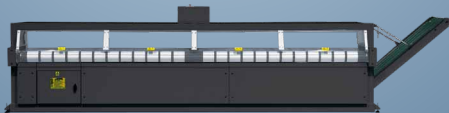

primus

laundry equipment

Xtreme
in innovation

Industrial Cylinder Heated Drying Ironers

I 80, IR 80, IF 80, IFF 80

CROSSFOLDER

STACKER

FEATURES

- Large surface contact with linen
- Finger protection and emergency button for more safety
- Automatic cooldown
- MCX- Easy to operate microprocessor
- Overdimensioned fan for flexible installation
- Indication of ironing speed and temperature
- Reverse mode possible
- Frequency controlled motor
- Space saving installation against the wall is possible: front return
- Electric, gas or steam heating
- OCS – Overheating check system
- IR80 – Frontal and rear output
- IF80 – module R with length folding
- IFF 80 – ironer with feeding and length folding

OPTIONS

- Stop pedal
- Vacuum table
- CS – cross folder and stacker

ROBUST DESIGN

HIGH OUTPUT

MODULAR SYSTEM

TYPE		I80			IR80			IF80			IFF80		
		E	G	S	E	G	S	E	G	S	E	G	S
ROLLER DIAMETER	mm	800			800			800			800		
USEFUL ROLLER LENGHT	mm	3186			3186			3186			3186		
POWER													
Heating	kW (E,G) kg/h (S)	75	103*	190	75	103*	190	75	103*	190	75	103*	190
Roller motor	kW	0,9			1,15			1,25			2		
Fan motor	kW (50/60Hz)	2x0,55/0,75			2x0,55/0,75			2x0,55/0,75			2x0,55/0,75		
IRONING CAPACITY**	kg	195			195			195			195		
ROLLER SPEED	m/s	3-15			3-15			(3-8 with lenght folding)			(3-8 with lenght folding)		
FAN CAPACITY	m3/h	2x1300			2x1300			2x1300			2x1300		
ELECTRIC CONNECTION		380-415V 3AC+N 50/60 Hz 208-240V 3AC 50/60 Hz 380-415V 3AC-N 50/60 Hz 440-480V 3AC 60 Hz											
DIMENSIONS (HxWxD)	mm	1985x4260x1915			1985x4260x1915			1985x4260x1915			1985x4260x2010		
PACKING DIMENSIONS (HxWxD)	mm	2080x4380x2080			2080x4380x2080			2080x4380x2080			2080x4380x2080		
Weight netto	kg	2610	2480	2900	2860	2730	3150	2970	2840	3260	3170	3040	3460
Weight brutto	kg	2870	2740	3160	3120	2990	3410	3230	3100	3520	3430	3300	3720
* G20, 20 mbar													
** According to ISO 9398-1													